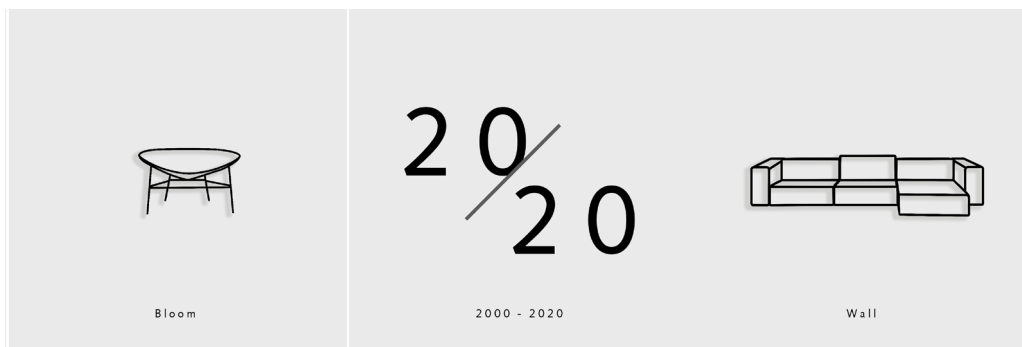

20+20 Let's celebrate!

Imagination, creativity and influences between styles, tributes to the past with a look to the future, products that interpret the rigorous and sophisticated yet youthful, playful and artistic essence of Living Divani.

Some products were born not only with the aim of furnishing and living the house but have made their way in the new millennium, by introducing new aesthetic needs and disruptive ways of experiencing relaxation.

Two are the products that, are celebrating their 20 years of success during which they have never cease to amaze, welcome and play with those living with them: **Bloom** and **Wall**!

Thus, happy birthday in this 20+20

Perform and create: this is what has always characterized them.

On one hand **Bloom**, portrayed in different material combinations and often chosen by young artists as the favourite product to express their artistic flair; on the other the revolutionary sofa **Wall**, perfect to create endless compositions that seamlessly match with every residential or contract project.

Seemingly simple, **Bloom**, as its proper name states, hides an intrinsic complexity and beauty, exactly as a blooming flower. The steel structure supports the enveloping shell, whose colour harmoniously contrasts with the hide upholstery of the seat. With a delicate and unconventional grace, **Bloom** opens its flowering of always unique and elegant combinations, giving opportunities of a relax that evoke delicate feelings and gentle thoughts. Like Nature, which cyclically repeats itself, **Bloom**, designed by **Piergiorgio Cazzaniga** arises again, never ceases to amaze with its new representations that give everyone the possibility to express themselves freely, to create ever new interpretations even through unusual and innovative tools.

Wall evokes the smooth and bare surface of a masonry: squared lines and sharp corners for a sofa with a severe and strong character. Seats, backrests and armrests of unusual measures are the freely combinable tile through which the sofa takes shape within the space, animating it with contrasts of lights and shades.