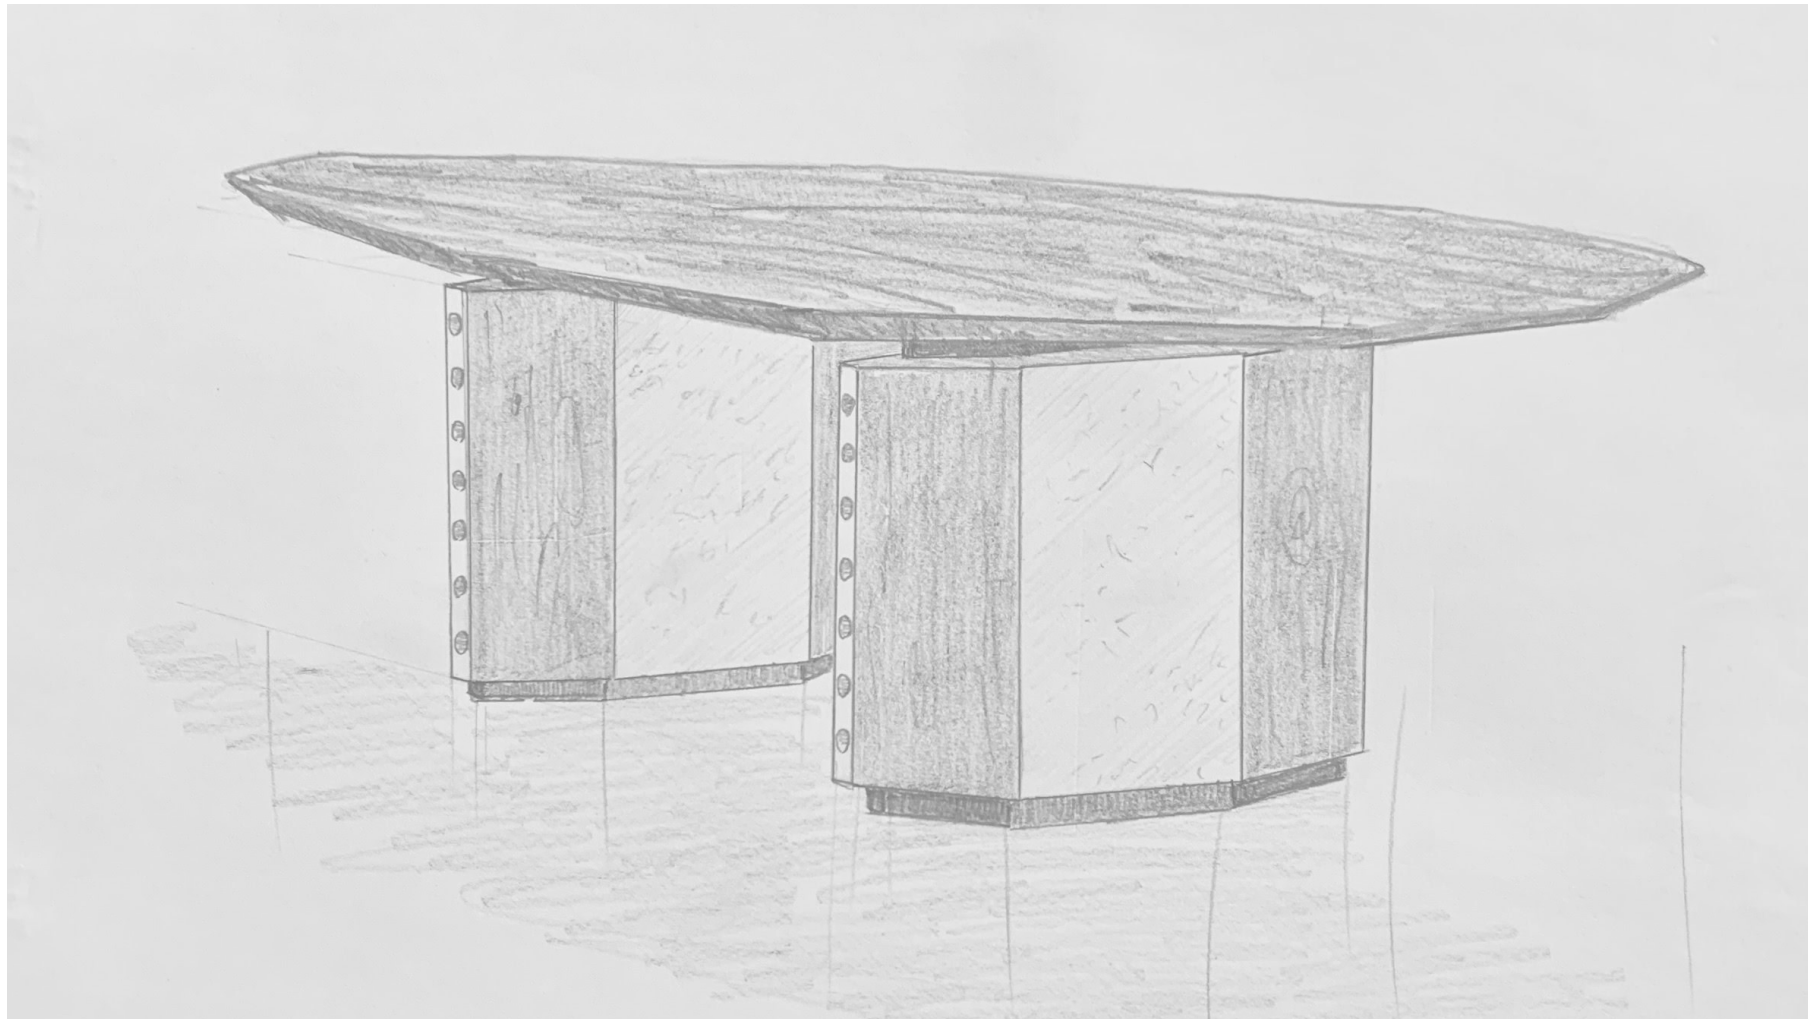

Planar table | MDW2020

SPINZI DESIGN X STUDIO EFFE

Planar

MDW

Spinzi Design

Milano

2020

PLANAR (table + coffee table)

Planar Table brings together the delicacy and lightness of the planar surfaces connected to the world aircrafts with the smoothness of nature in its superficial finishes. Raw but classy, the table is an art piece that keeps honest and pure materials aged by the time and nature together with sleek details that gives precious light to the dark volume.

Burned black wood

Insert with oxidized Silver perforated with symmetrical holes

Car and mechanical Inspired