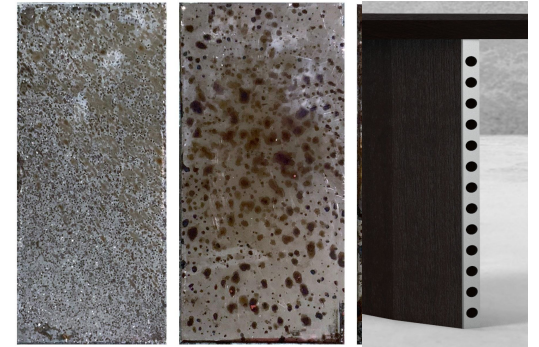

Planar table | MDW2020

SPINZI DESIGN X STUDIO EFFE

Planar

MDW

Spinzi Design

Milano

2020

PLANAR (table + coffee table)

Planar Table brings together the delicacy and lightness of the planar surfaces connected to the world aircrafts with the smoothness of nature in its superficial finishes. Raw but classy, the table is an art piece that keeps honest and pure materials aged by the time and nature together with sleek details that gives precious light to the dark volume.

Burned black wood

Insert with oxidized Silver perforated with symmetrical holes

Car and mechanical Inspired