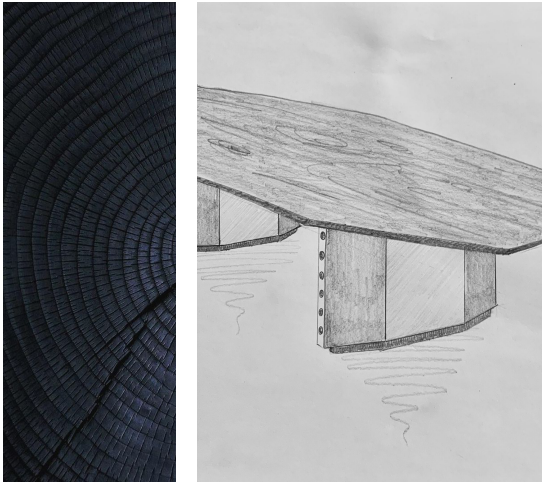

Planar table | MDW2020

SPINZI DESIGN X STUDIO EFFE

Planar

MDW

Spinzi Design

Milano

2020

PLANAR (table + coffee table)

Planar Table brings together the delicacy and lightness of the planar surfaces connected to the world aircrafts with the smoothness of nature in its superficial finishes. Raw but classy, the table is an art piece that keeps honest and pure materials aged by the time and nature together with sleek details that gives precious light to the dark volume.

Burned black wood

Insert with oxidized Silver perforated with symmetrical holes

Car and mechanical Inspired