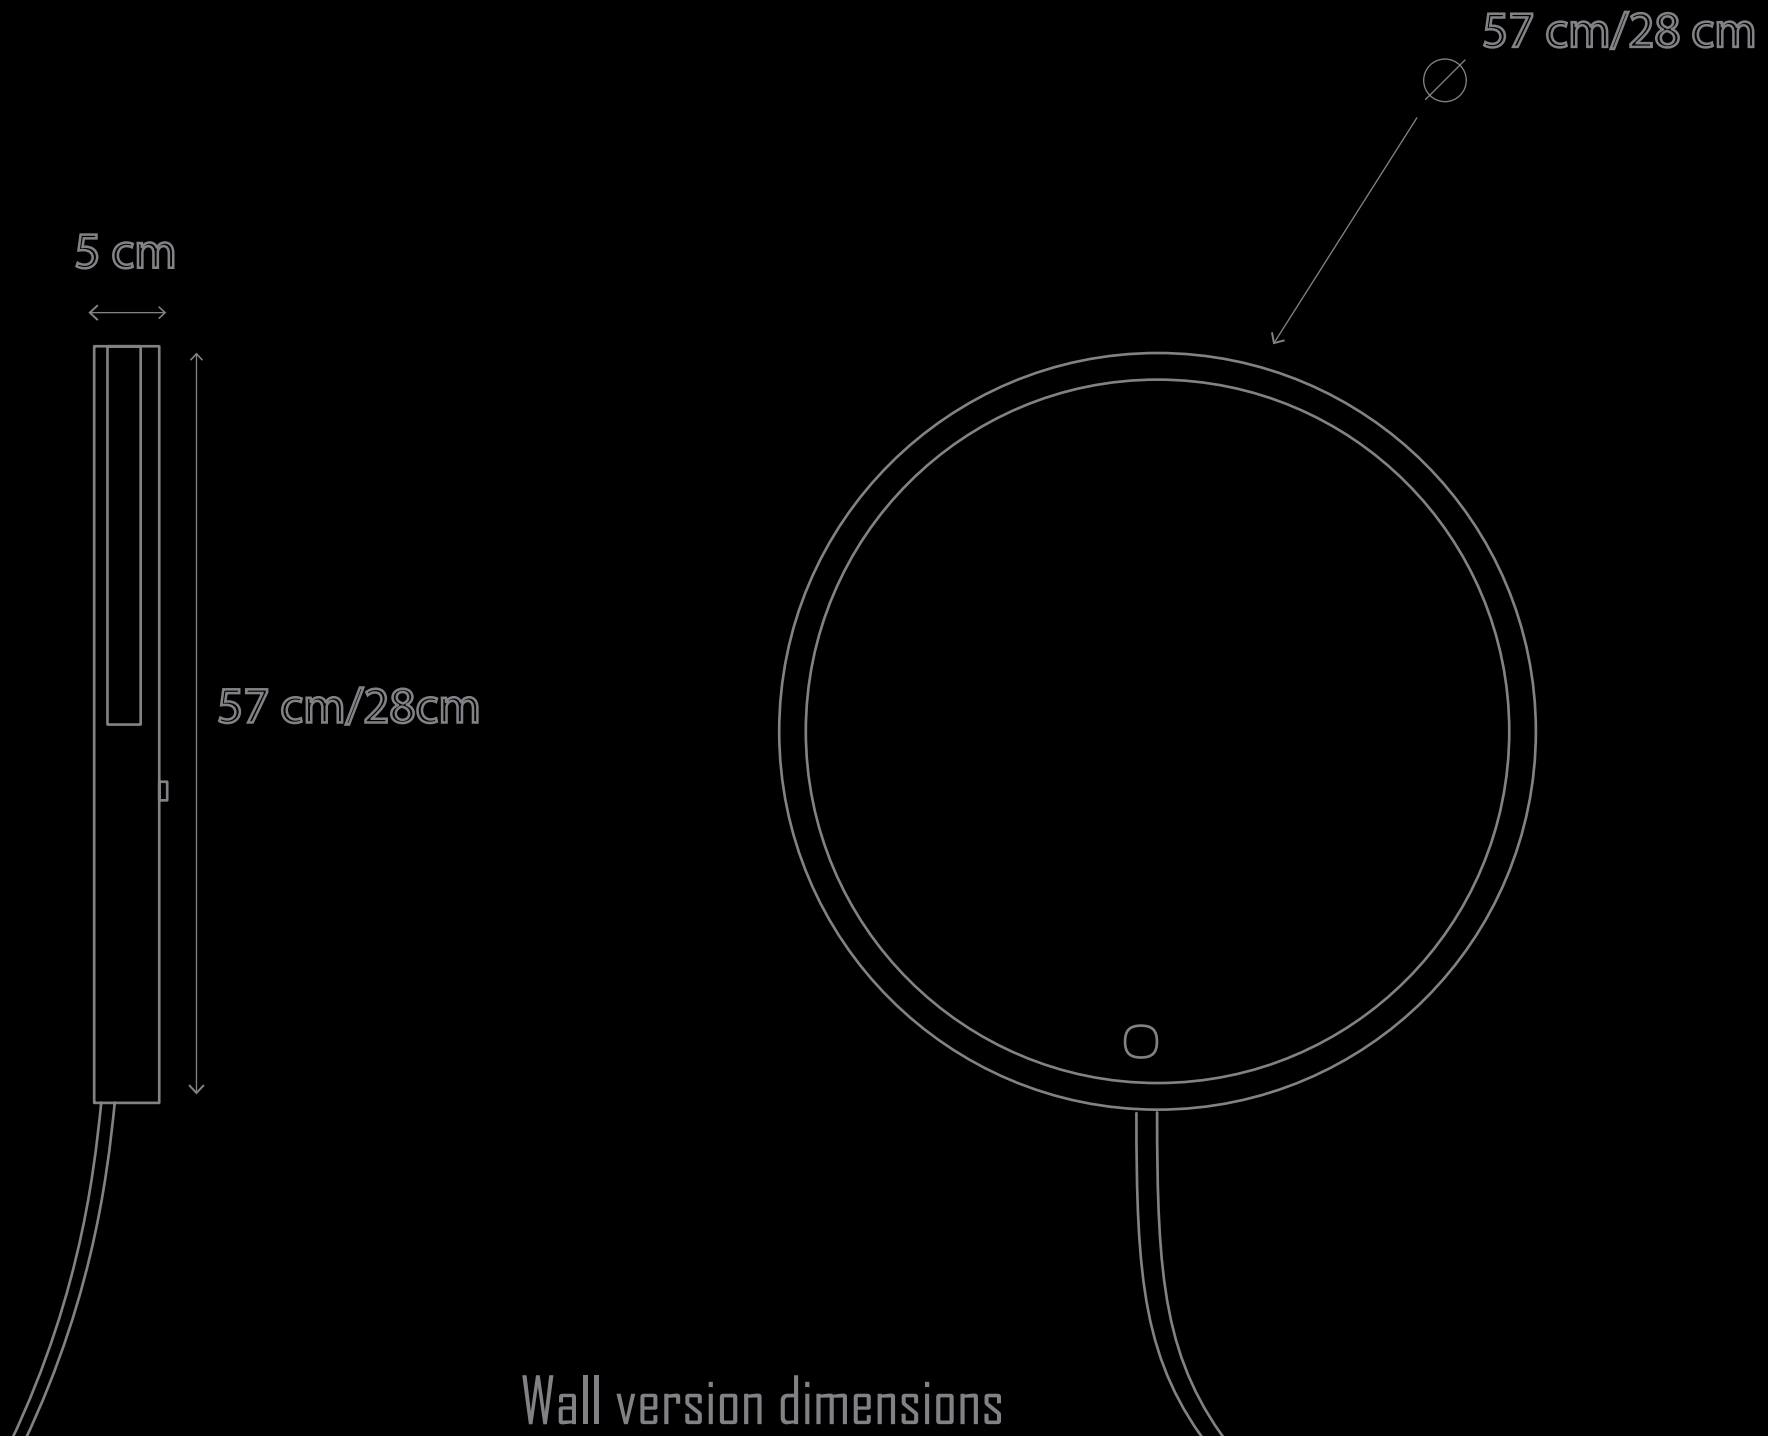

ORGANIC IRIDESCENT EFFECT
CLOSE UP

GEOMETRICAL IRIDESCENT EFFECT
FOIL FILTER

ORGANIC IRIDESCENT EFFECT
CLOSE-UP

GEOMETRICAL STRIPE EFFECT

GEOMETRICAL STRIPE

EFFECT

Wall version dimensions

Desk version dimensions