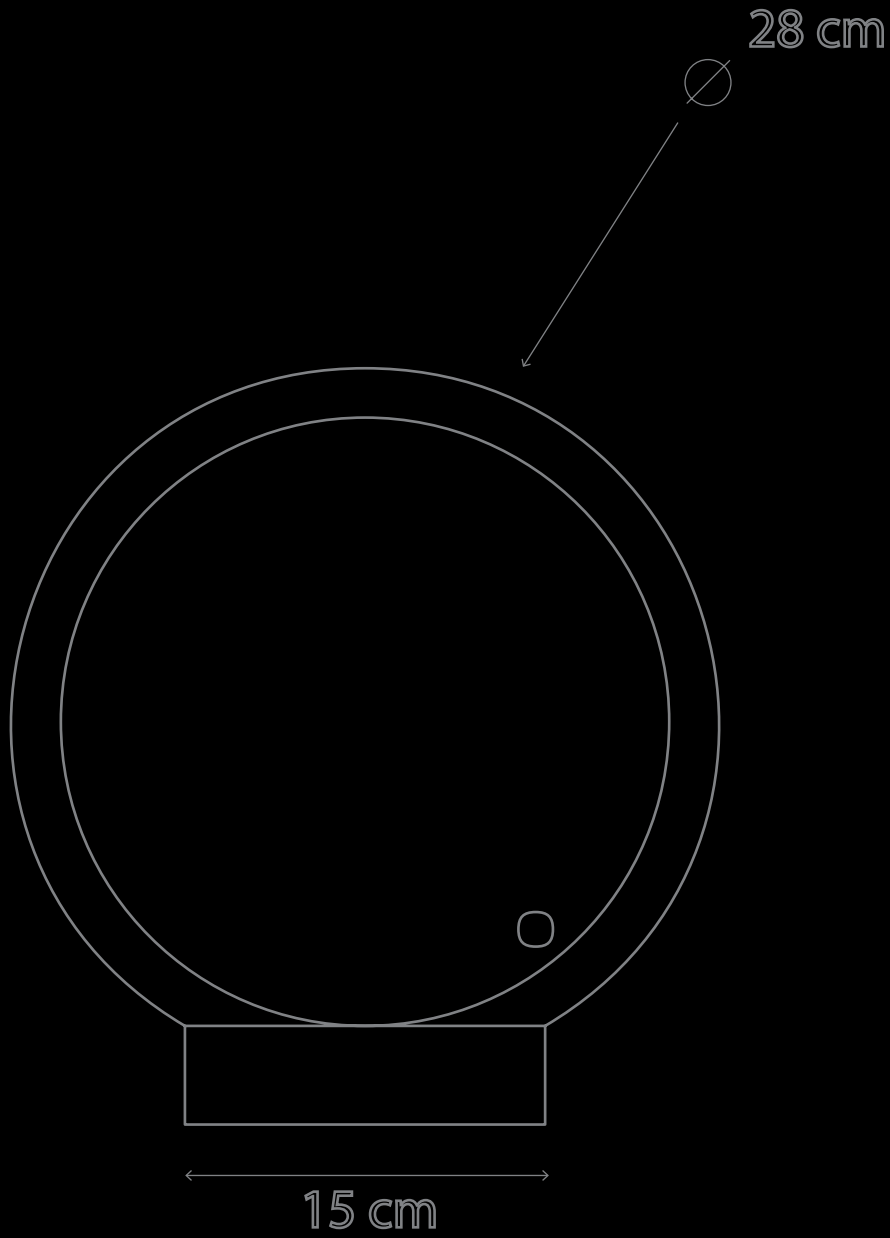

ORGANIC IRIDESCENT EFFECT
CLOSE UP

GEOMETRICAL IRIDESCENT EFFECT
FOIL FILTER

ORGANIC IRIDESCENT EFFECT
CLOSE-UP

GEOMETRICAL STRIPE EFFECT

GEOMETRICAL STRIPE

EFFECT

Wall version dimensions

Desk version dimensions