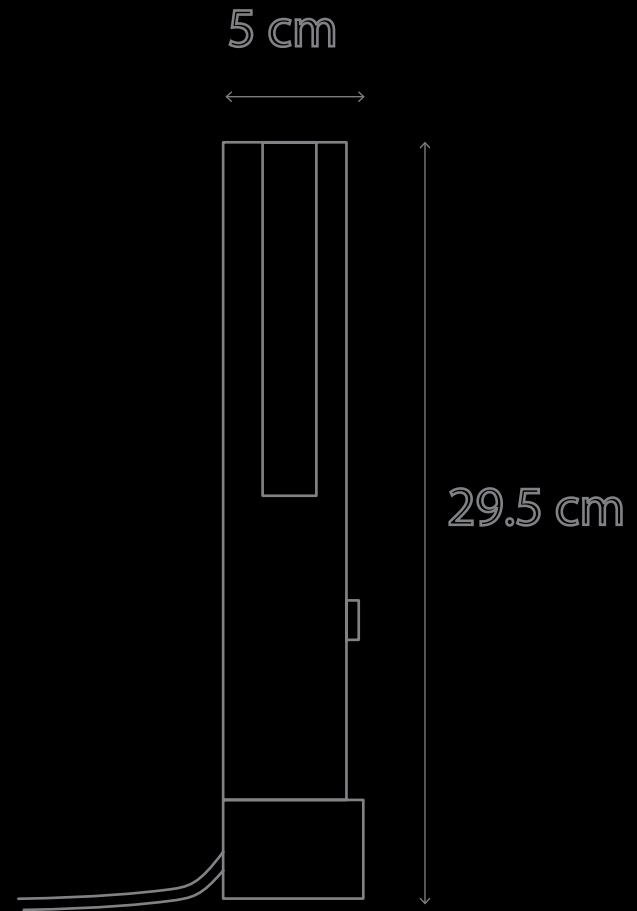

ORGANIC IRIDESCENT EFFECT
CLOSE UP

GEOMETRICAL IRIDESCENT EFFECT
FOIL FILTER

ORGANIC IRIDESCENT EFFECT
CLOSE-UP

GEOMETRICAL STRIPE EFFECT

GEOMETRICAL STRIPE

EFFECT

Wall version dimensions

Desk version dimensions