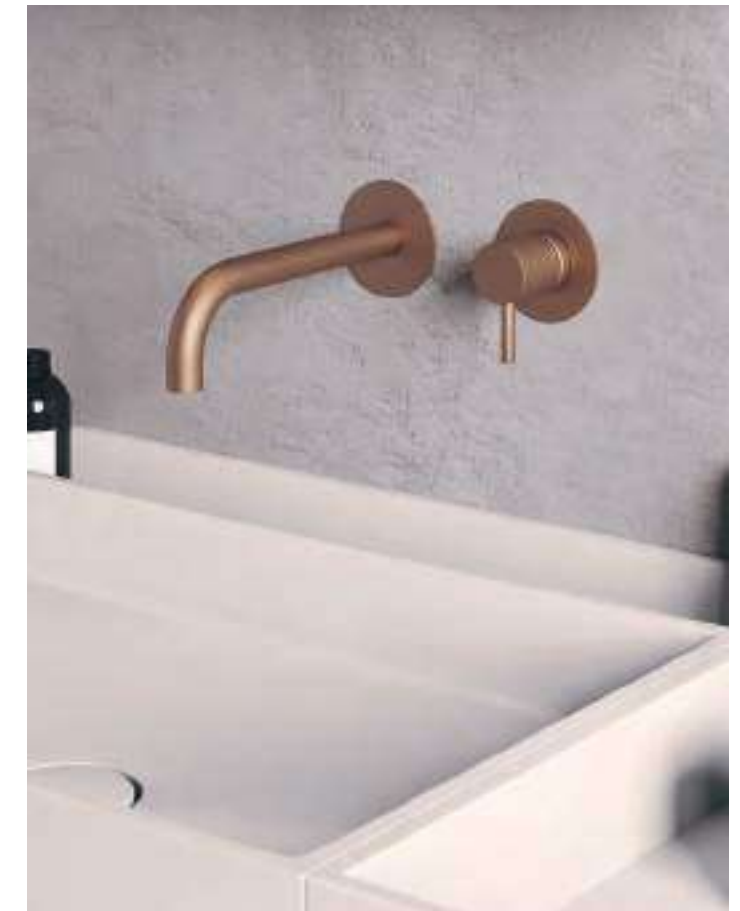

Miscelatori Drop

Mixers | Mitigeurs | Armaturen | Grifos

Finiture | Finishes

-  Cromo | Chrome
-  Rame satinato | Satin copper
-  Nero | Black
-  Bianco | White

Per la serie completa consultare
il listino Compact Living.
Find the complete range on Price list.